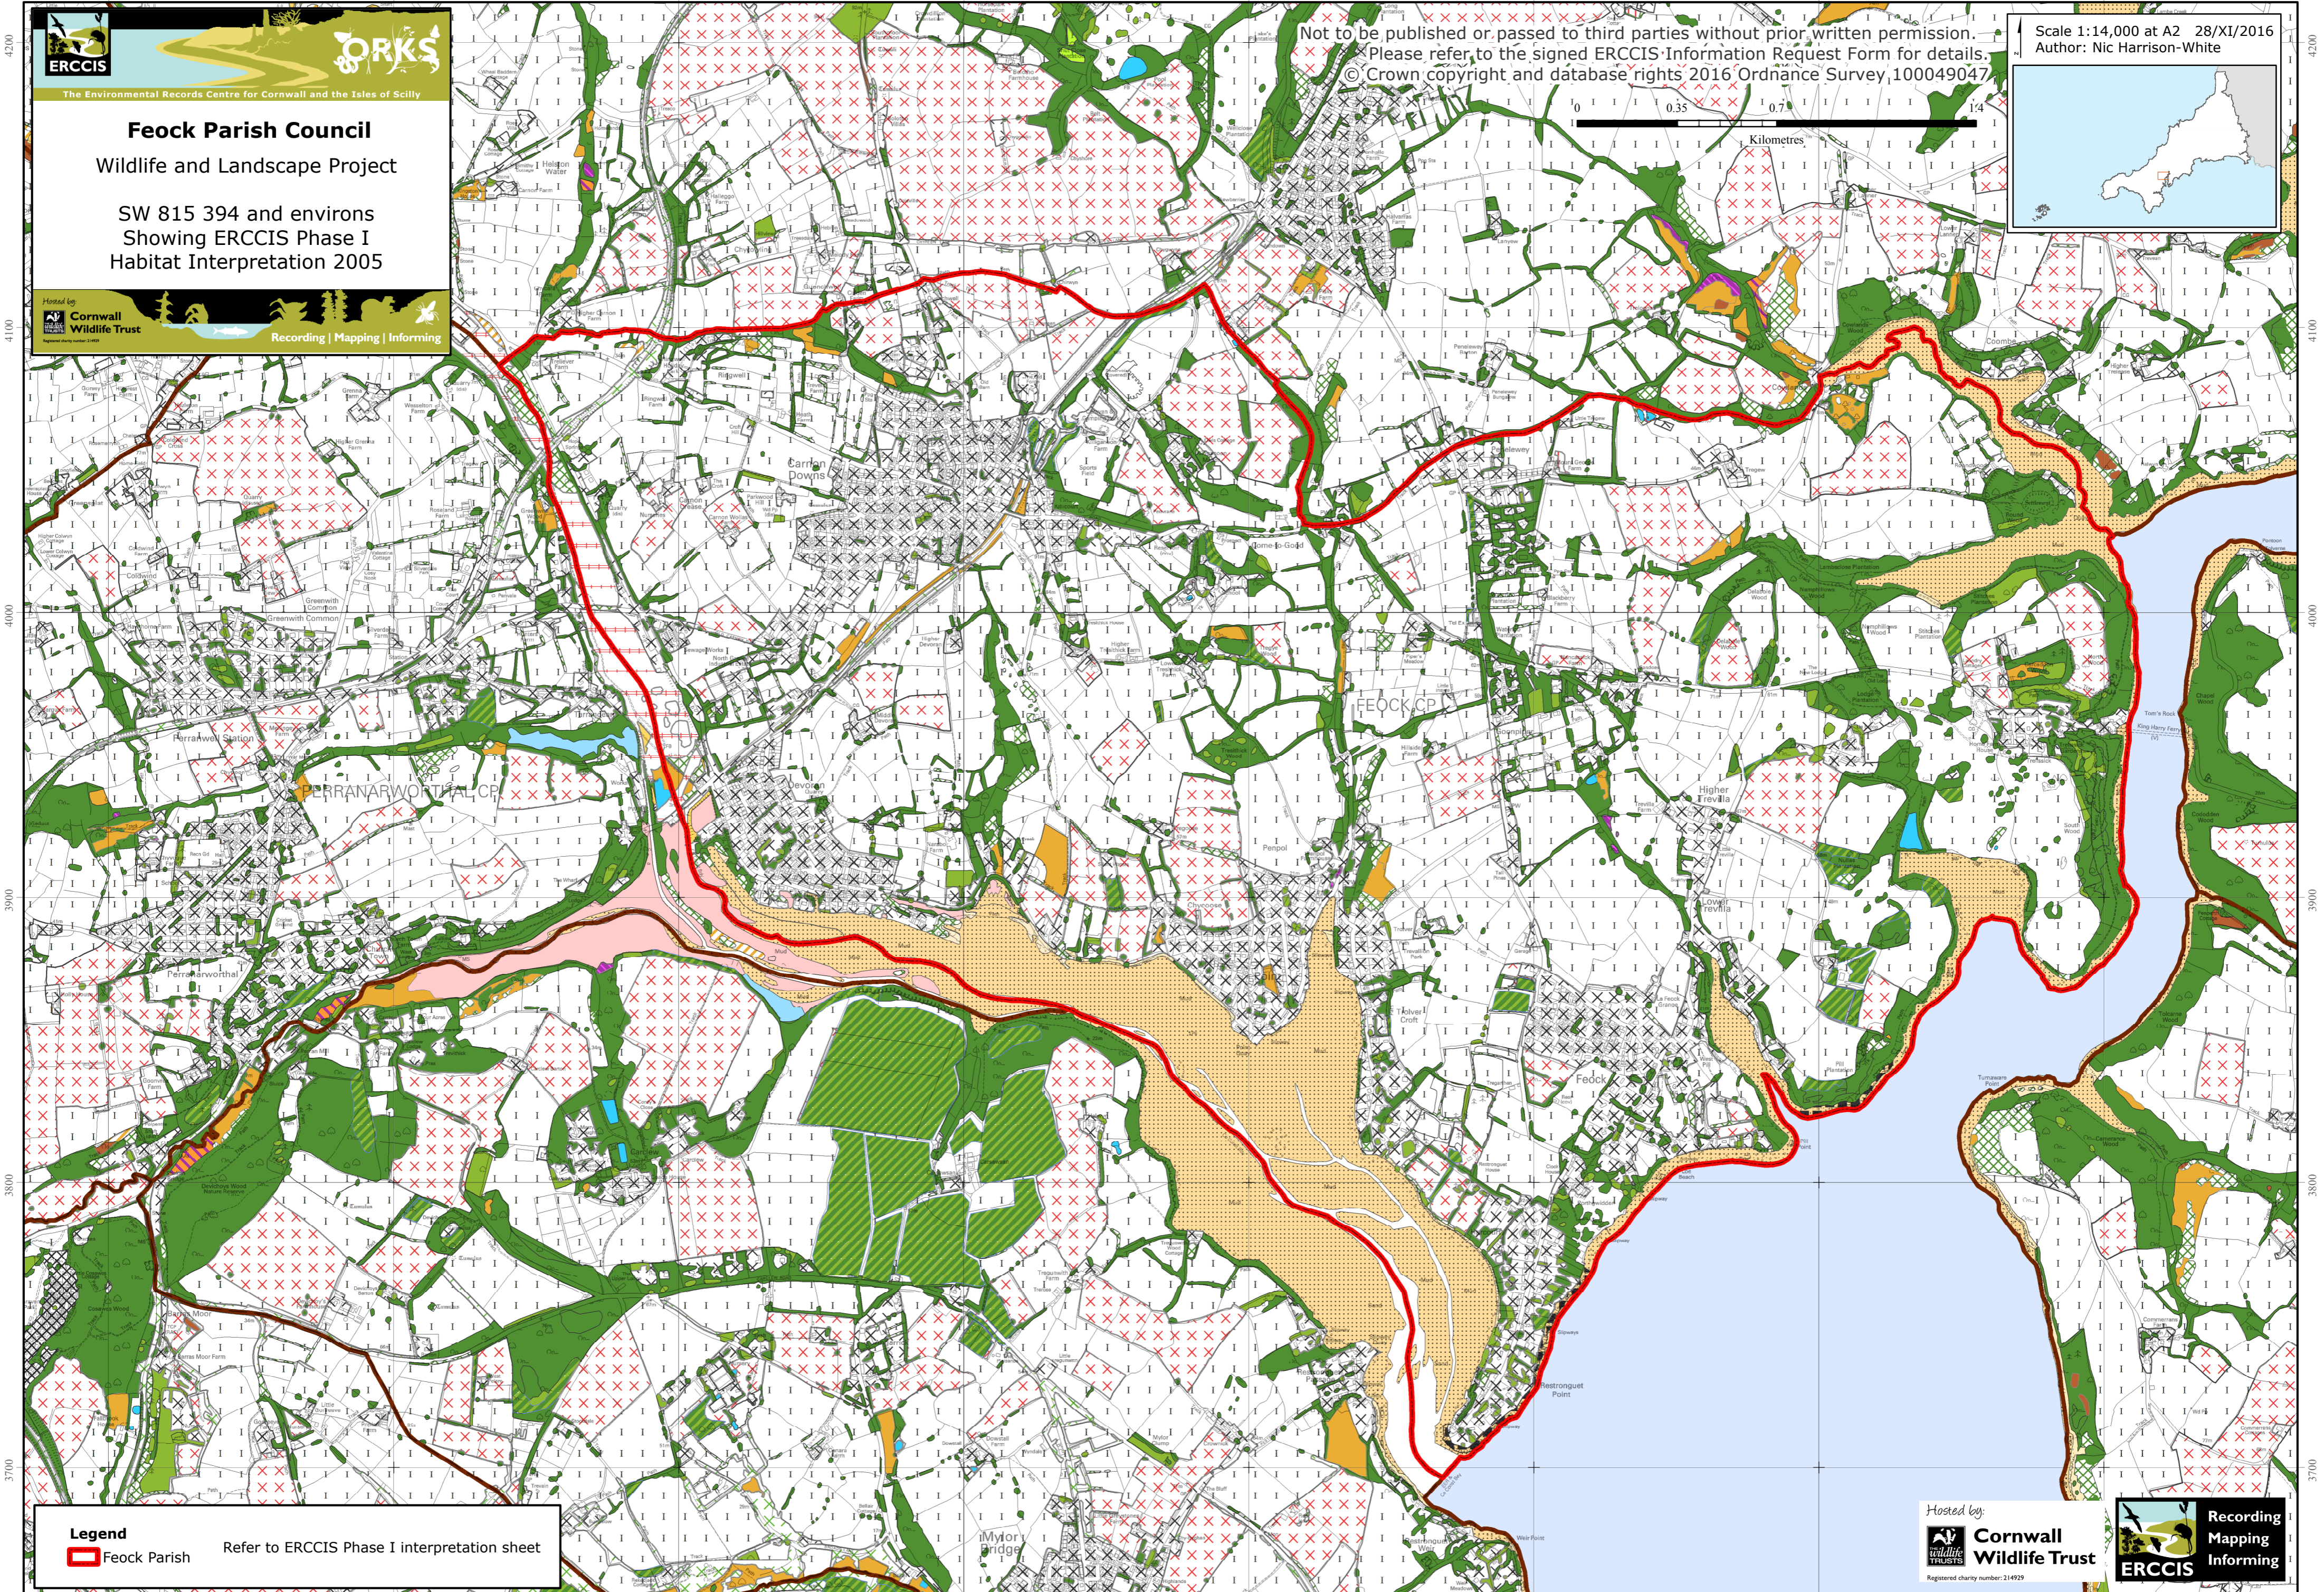

1770 1780 1790 1800 1810 1820 1830 1840

Feock Parish Council Wildlife and Landscape Project

SW 815 394 and environs
Showing ERCCIS Phase I
Habitat Interpretation 2005

Not to be published or passed to third parties without prior written permission.
Please refer to the signed ERCCIS Information Request Form for details.
© Crown copyright and database rights 2016 Ordnance Survey, 100049047

Scale 1:14,000 at A2 28/XI/2016
Author: Nic Harrison-White

Legend

Feock Parish Refer to ERCCIS Phase I interpretation sheet

Hosted by:

Cornwall Wildlife Trust
Recording Mapping Informing

ERCCIS
Registered charity number: 214929

1770 1780 1790 1800 1810 1820 1830 1840