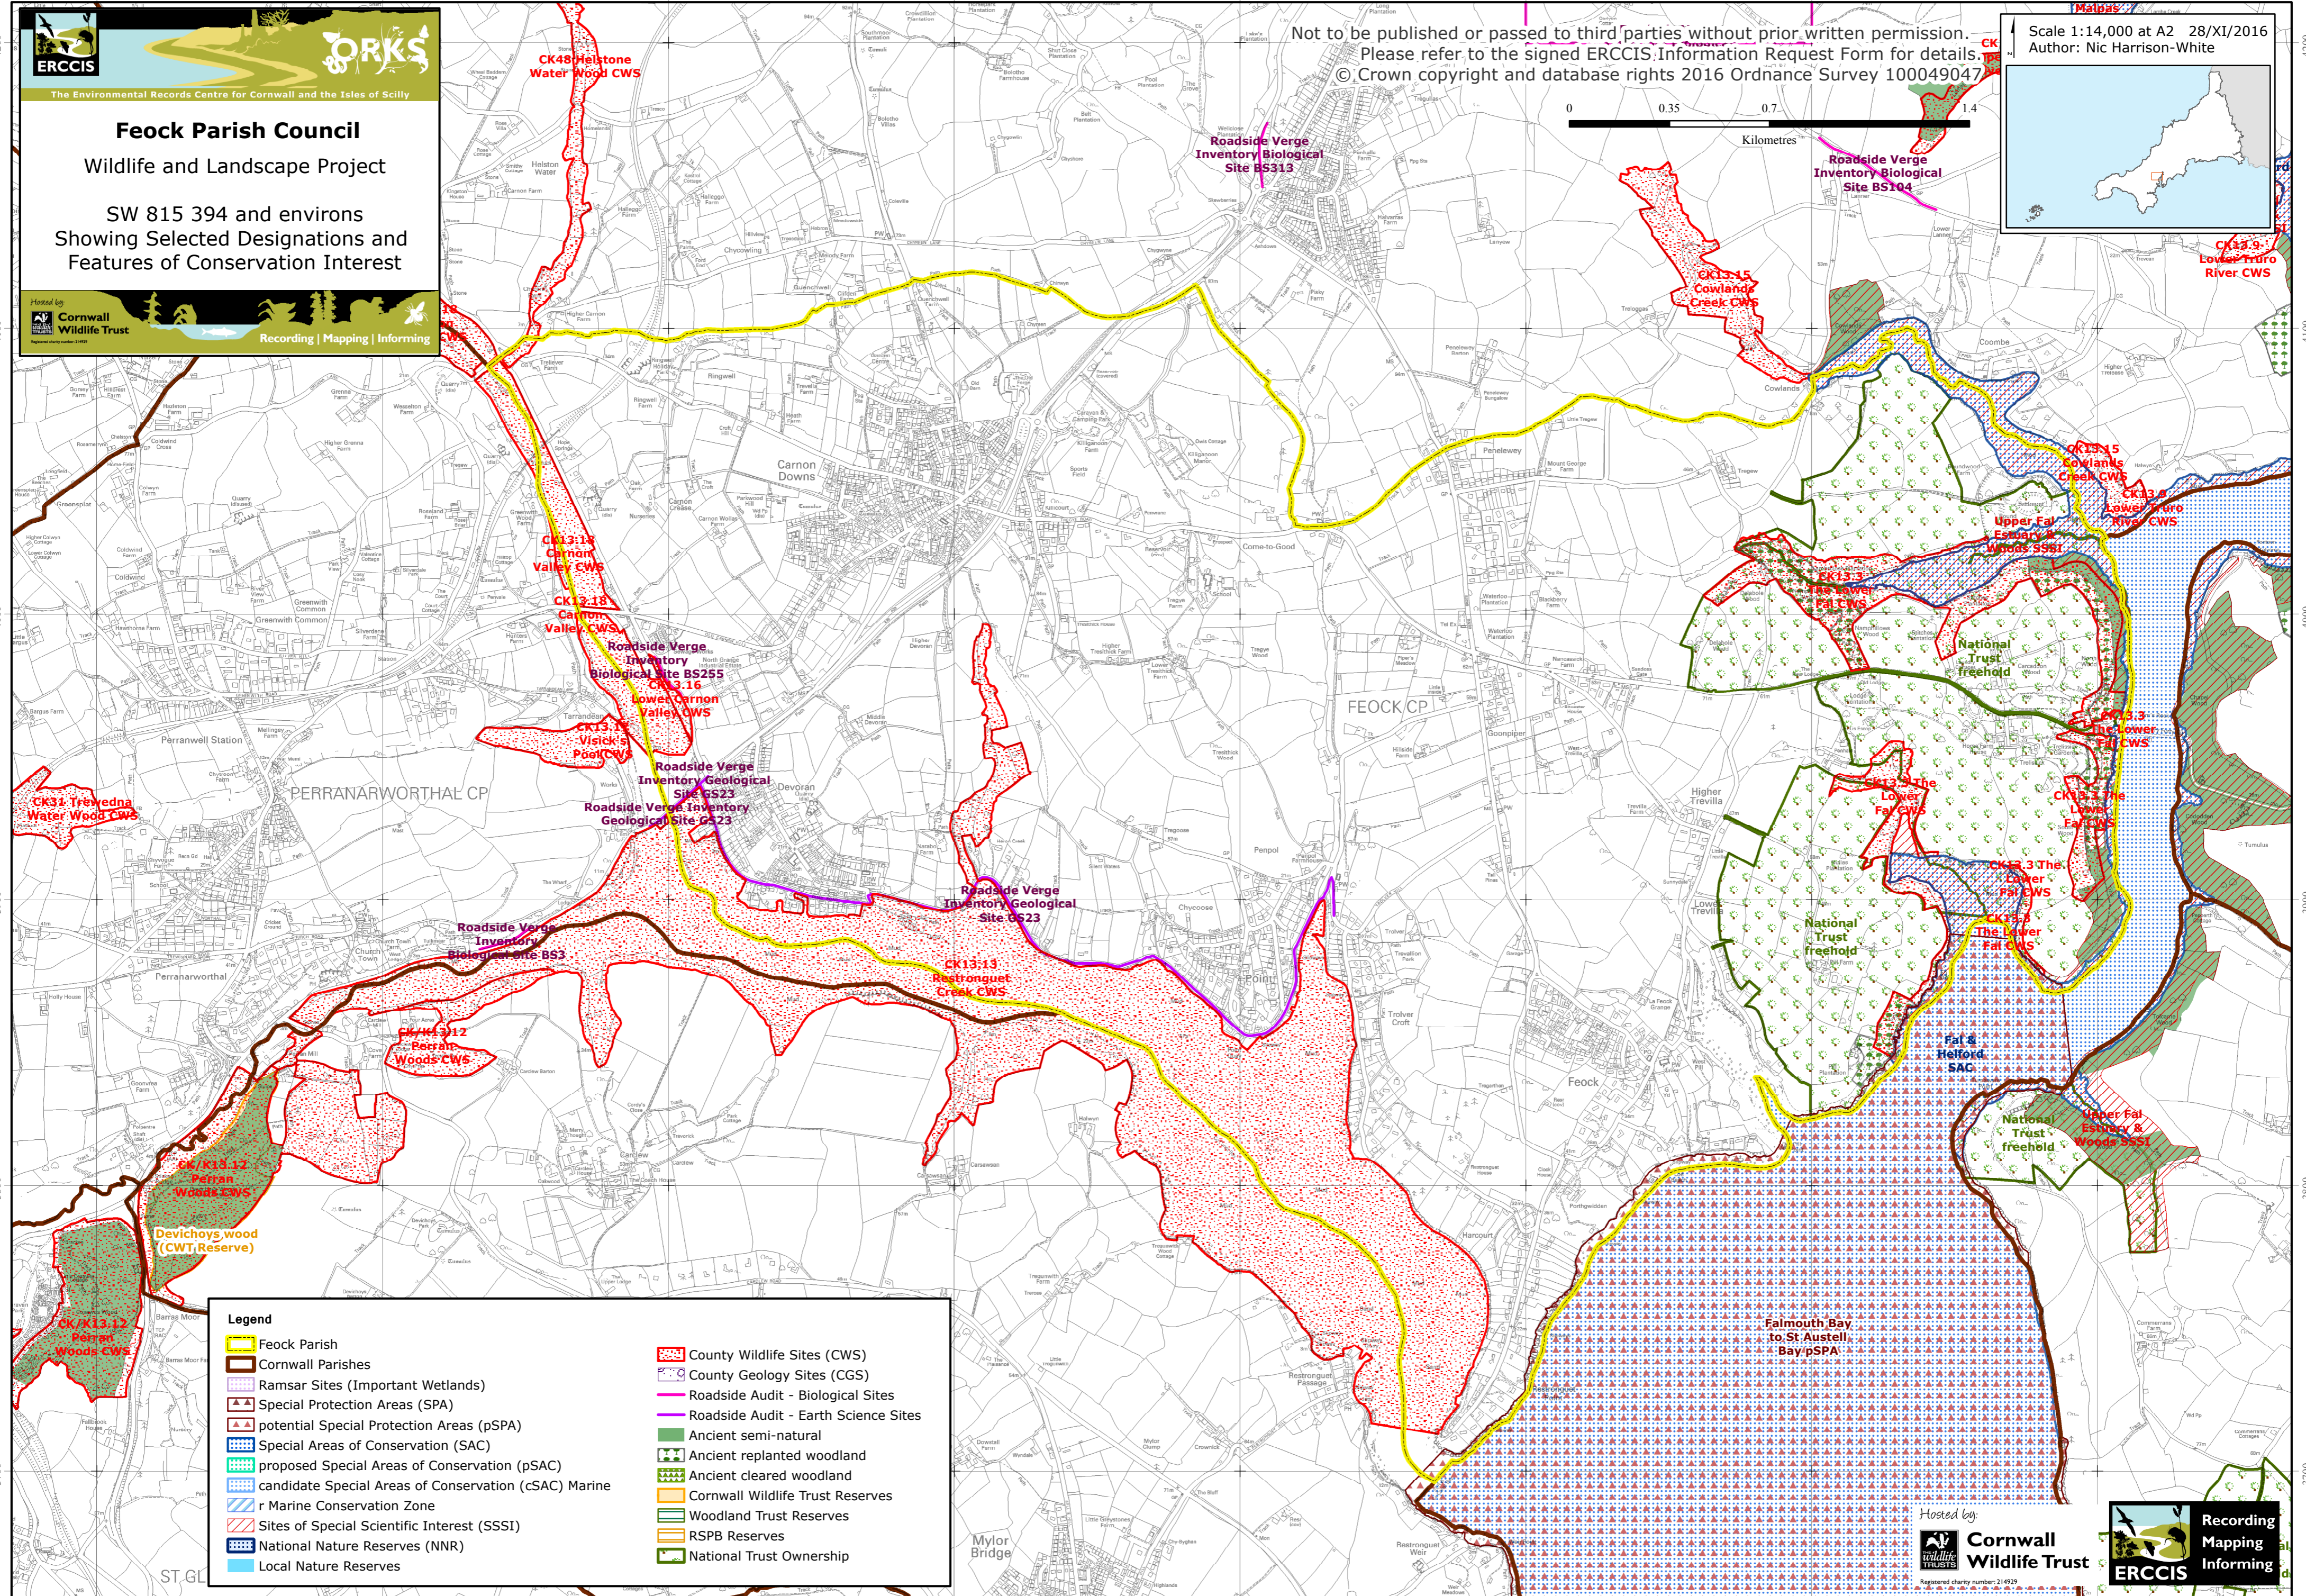

The Environmental Records Centre for Cornwall and the Isles of Scilly

### Feock Parish Council

Wildlife and Landscape Project

SW 815 394 and environs  
Showing Selected Designations and  
Features of Conservation Interest

Recording | Mapping | Informing

Not to be published or passed to third parties without prior written permission.  
Please refer to the signed ERCCIS Information Request Form for details.  
© Crown copyright and database rights 2016 Ordnance Survey 100049047

#### Legend

Feock Parish	County Wildlife Sites (CWS)
Cornwall Parishes	County Geology Sites (CGS)
Ramsar Sites (Important Wetlands)	Roadside Audit - Biological Sites
Special Protection Areas (SPA)	Roadside Audit - Earth Science Sites
potential Special Protection Areas (pSPA)	Ancient semi-natural
Special Areas of Conservation (SAC)	Ancient replanted woodland
proposed Special Areas of Conservation (pSAC)	Ancient cleared woodland
candidate Special Areas of Conservation (cSAC) Marine	Cornwall Wildlife Trust Reserves
r Marine Conservation Zone	Woodland Trust Reserves
Sites of Special Scientific Interest (SSSI)	RSPB Reserves
National Nature Reserves (NNR)	National Trust Ownership
Local Nature Reserves	